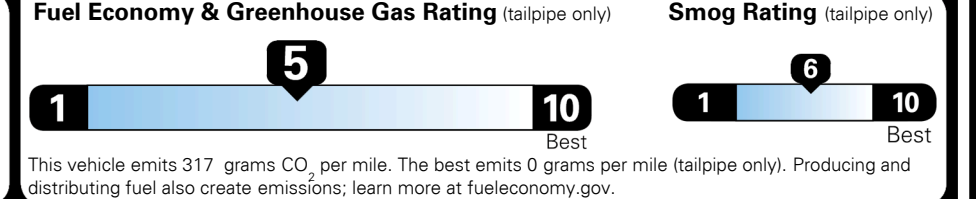

TOTAL ADDITIONAL WEIGHT: 7.8

EPA DOT Fuel Economy and Environment

Gasoline Vehicle

You spend \$250
 more in fuel costs over 5 years compared to the average new vehicle.

Annual fuel cost \$1,750

Actual results will vary for many reasons, including driving conditions and how you drive and maintain your vehicle. The average new vehicle gets 29 MPG and costs \$8,500 to fuel over 5 years. Cost estimates are based on 15,000 miles per year at \$ 3.30 per gallon. MPGe is miles per gasoline gallon equivalent. Vehicle emissions are a significant cause of climate change and smog.