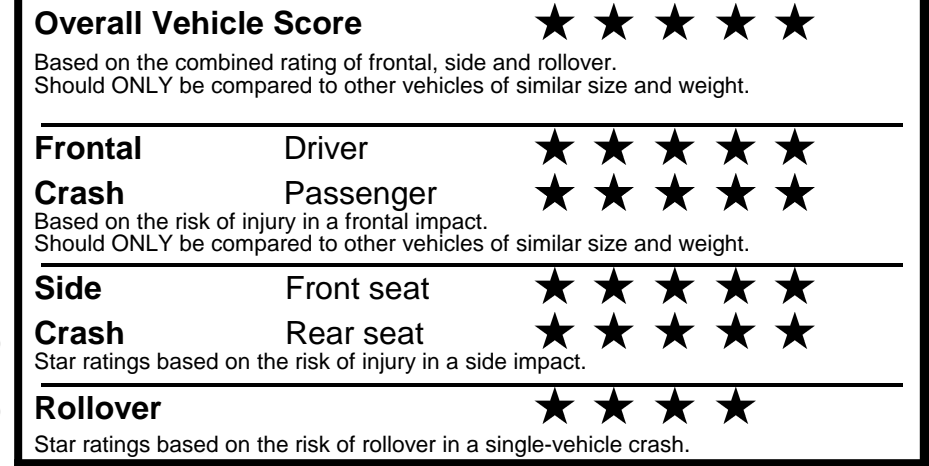

fueleconomy.gov
 Calculate personalized estimates and compare vehicles

Smartphone QR Code

GOVERNMENT 5-STAR SAFETY RATINGS

PARTS CONTENT INFORMATION

FOR VEHICLES IN THIS CAR LINE U.S./CANADIAN PARTS CONTENT: 55 %