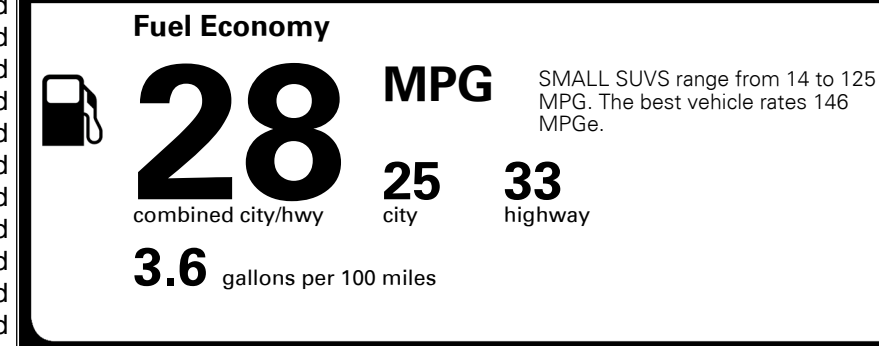

TOTAL ADDITIONAL WEIGHT: 7.8

EPA DOT Fuel Economy and Environment

Gasoline Vehicle

You spend \$250
 more in fuel costs over 5 years compared to the average new vehicle.

Annual fuel cost \$1,750

Actual results will vary for many reasons, including driving conditions and how you drive and maintain your vehicle. The average new vehicle gets 29 MPG and costs \$8,500 to fuel over 5 years. Cost estimates are based on 15,000 miles per year at \$ 3.30 per gallon. MPGe is miles per gasoline gallon equivalent. Vehicle emissions are a significant cause of climate change and smog.