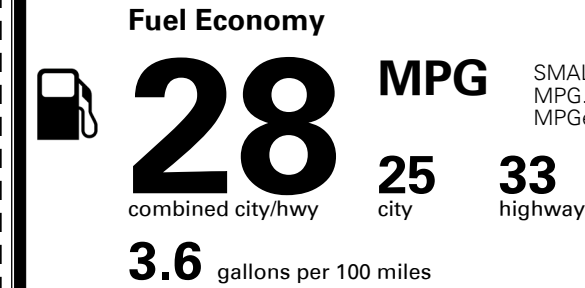

EPA DOT Fuel Economy and Environment

Gasoline Vehicle

SMALL SUVs range from 14 to 125 MPG. The best vehicle rates 146 MPGe.

You spend $250 more in fuel costs over 5 years compared to the average new vehicle.

Annual fuel cost
$1,750