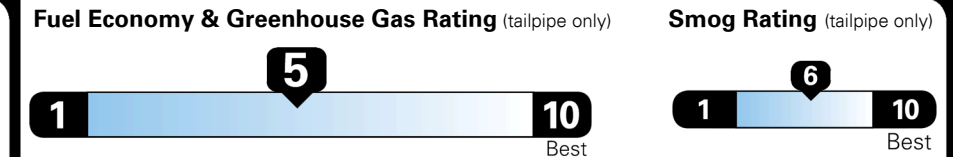

This vehicle emits 317 grams CO₂ per mile. The best emits 0 grams per mile (tailpipe only). Producing and distributing fuel also create emissions; learn more at fueleconomy.gov.

Actual results will vary for many reasons, including driving conditions and how you drive and maintain your vehicle. The average new vehicle gets 29 MPG and costs $8,500 to fuel over 5 years. Cost estimates are based on 15,000 miles per year at $ 3.30 per gallon. MPGe is miles per gasoline gallon equivalent. Vehicle emissions are a significant cause of climate change and smog.

fueleconomy.gov

Calculate personalized estimates and compare vehicles

GOVERNMENT 5-STAR SAFETY RATINGS

Overall Vehicle Score Not Rated

Based on the combined rating of frontal, side and rollover. Should ONLY be compared to other vehicles of similar size and weight.

Frontal Driver Not Rated

Crash Passenger Not Rated

Based on the risk of injury in a frontal impact. Should ONLY be compared to other vehicles of similar size and weight.

Side Front seat Not Rated

Crash Rear seat Not Rated

Star ratings based on the risk of injury in a side impact.

Rollover Not Rated

Star ratings based on the risk of rollover in a single-vehicle crash.

Star ratings range from 1 to 5 stars (★★★★★) with 5 being the highest.

Source: National Highway Traffic Safety Administration (NHTSA).

www.safercar.gov or 1-888-327-4236

Manufacturer's suggested retail price includes Manufacturer's recommended pre-delivery service. License and title fees, state and local taxes and other dealer installed options and accessories are not included in the manufacturer's suggested retail price.

PARTS CONTENT INFORMATION

FOR VEHICLES IN THIS CAR LINE U.S./CANADIAN PARTS CONTENT: 55 %

MAJOR SOURCES OF FOREIGN PARTS: KOREA: 30%

NOTE: PARTS CONTENT DOES NOT INCLUDE FINAL ASSEMBLY, DISTRIBUTION, OR OTHER NON-PARTS COSTS.

FOR THIS VEHICLE FINAL ASSEMBLY POINT: WEST POINT, GA, USA

COUNTRY OF ORIGIN

ENGINE (MOTOR): USA

TRANSMISSION: USA