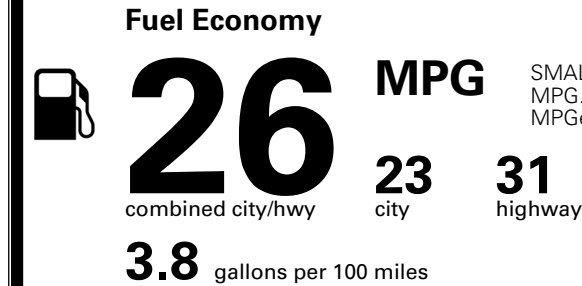

Included
 Included
 Included
 Included
 Included
 Included
 Included
 Included

\$1,300.00

\$265.00

MSRP INCLUDING OPTIONS

\$ 36,855.00

INLAND FREIGHT AND HANDLING

\$ 1,495.00

TOTAL MANUFACTURER'S SUGGESTED RETAIL PRICE ▶

\$ 38,350.00

EPA DOT Fuel Economy and Environment

Gasoline Vehicle

SMALL SUVs range from 14 to 125 MPG. The best vehicle rates 146 MPGe.

You spend \$1,000 more in fuel costs over 5 years compared to the average new vehicle.