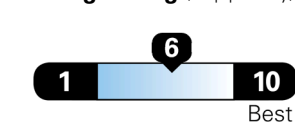

Smog Rating (tailpipe only)

This vehicle emits 310 grams CO₂ per mile. The best emits 0 grams per mile (tailpipe only). Producing and distributing fuel also create emissions; learn more at fueleconomy.gov.

Actual results will vary for many reasons, including driving conditions and how you drive and maintain your vehicle. The average new vehicle gets 29 MPG and costs $8,500 to fuel over 5 years. Cost estimates are based on 15,000 miles per year at $ 3.30 per gallon. MPGe is miles per gasoline gallon equivalent. Vehicle emissions are a significant cause of climate change and smog.

fueleconomy.gov

Calculate personalized estimates and compare vehicles