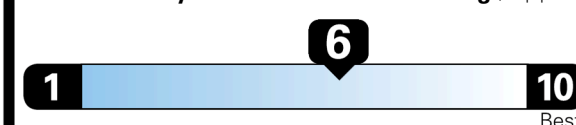

Fuel Economy & Greenhouse Gas Rating (tailpipe only)