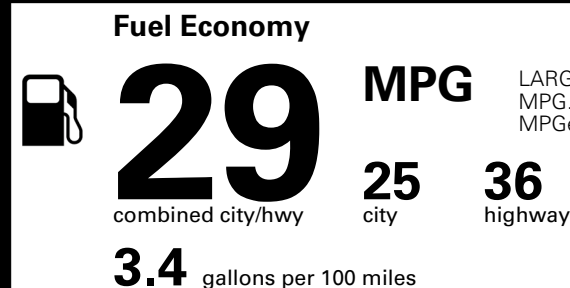

MSRP INCLUDING OPTIONS \$ 32,005.00

INLAND FREIGHT AND HANDLING \$ 1,245.00

TOTAL MANUFACTURER'S SUGGESTED RETAIL PRICE ▶

\$ 33,250.00

TOTAL ADDITIONAL WEIGHT: 15.5

EPA DOT Fuel Economy and Environment

Gasoline Vehicle

LARGE CARS range from 14 to 146 MPG. The best vehicle rates 146 MPGe.

You save \$0
 in fuel costs over 5 years compared to the average new vehicle.

Annual fuel cost \$1,700

Fuel Economy & Greenhouse Gas Rating (tailpipe only)