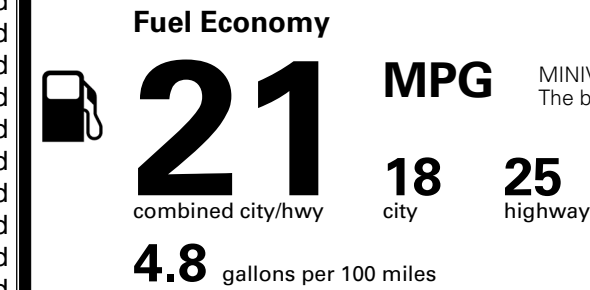

TOTAL ADDITIONAL WEIGHT: 15.9

*Additional terms and conditions apply.

**Kia Connect may be currently unavailable for some Model Year 2022 and newer vehicles sold or purchased in Massachusetts; please see owners.kia.com for more information.

EPA DOT Fuel Economy and Environment

Gasoline Vehicle

MINIVANS range from 20 to 83 MPG. The best vehicle rates 146 MPGe.

You spend \$3,250 more in fuel costs over 5 years compared to the average new vehicle.